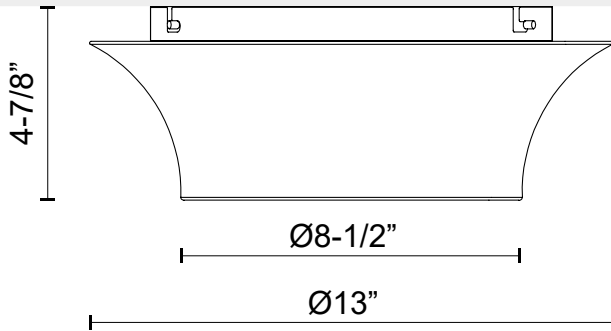

alora mood

P. 1.855.855.8926

CANADA: 19054 28TH Avenue Surrey - BC V3Z 6M3

USA: 3035 E. Lone Mountain Rd - Las Vegas, NV, 89081

EMIKO FM523013

FIXTURE DIMENSIONS	D13" x H4-7/8"
LAMP TYPE	E26
MAX WATTAGE	60W
BULB QTY	2
BULBS INCLUDED	No
VOLTAGE	120V
GLASS DETAILS	Frosted Glass
MATERIAL	Aluminum; Glass; Steel;
LOCATION	Dry
PAINT FINISH	BG02; MB01;

[D - Diameter, L - Length, W - Width, H - Height, E - Extension]

AVAILABLE FINISHES:

FM523013BG
Brushed Gold

FM523013MB
Matte Black

*For complete warranty terms, please visit: www.aloralighting.com/warranty