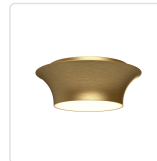

alora mood

P. 1.855.855.8926

CANADA: 19054 28TH Avenue Surrey - BC V3Z 6M3

USA: 3035 E. Lone Mountain Rd - Las Vegas, NV, 89081

EMIKO FM523013

FIXTURE DIMENSIONS	D13" x H4-7/8"
LAMP TYPE	E26
MAX WATTAGE	60W
BULB QTY	2
BULBS INCLUDED	No
VOLTAGE	120V
GLASS DETAILS	Frosted Glass
MATERIAL	Aluminum; Glass; Steel;
LOCATION	Dry
PAINT FINISH	BG02; MB01;

[D - Diameter, L - Length, W - Width, H - Height, E - Extension]

AVAILABLE FINISHES:

FM523013BG
Brushed Gold

FM523013MB
Matte Black

*For complete warranty terms, please visit: www.aloralighting.com/warranty